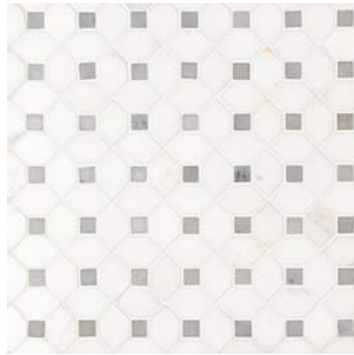

Bianco Dolomite Dotty Polished