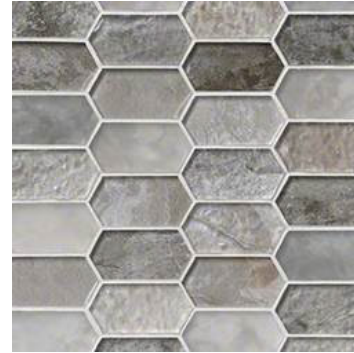

Savoy Picket Pattern 8mm