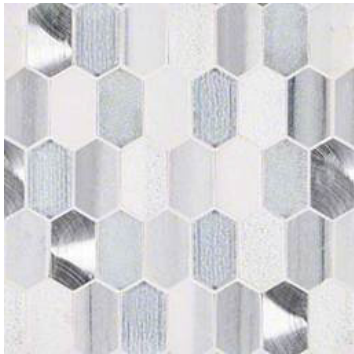

Calacatta Cressa Herringbone Honed

Calypso Picket Pattern 8mm

Carrara White 1x3 Herringbone Polished

Carrara White 2 inch Hexagon Polished

Carrara White 2x4 Polished

Carrara White Basketweave Pattern Polished

Champagne Bevel Subway 2x6x8mm

Cityscape Interlocking Pattern 8mm

Diamante Brick 0

Driftwood Hexagon 6mm

Driftwood Interlocking 6mm

Everest Interlocking Pattern 8mm

Framework 2x4 Polished

Georama Grigio Polished

Georama Nero Polished

Harbor Gray Subway 2x4x8mm

Harlow Picket 8mm

Henley 2 inch Hexagon Multi Finish

Hexagono Nero Polished

Honeycomb 2 inch Hexagon Multi Finish

Ice Bevel Subway 2x6x8mm

Keystone Blend Interlocking Pattern 8mm

Madison Avenue Interlocking Pattern 8mm

Marbella Lynx Polished

Mix River Pebbles Pattern 10mm

Moderno Blanco Interlocking 12x18 Pattern 8mm

Oyster Gray Subway 2x4x8mm

Penny Round Bianco 6mm Matte

Penny Round Nero 6mm Matte