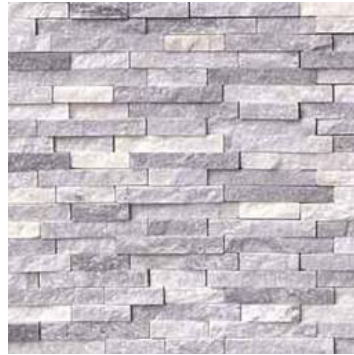

Alaskan Gray Splitface Interlocking Pattern