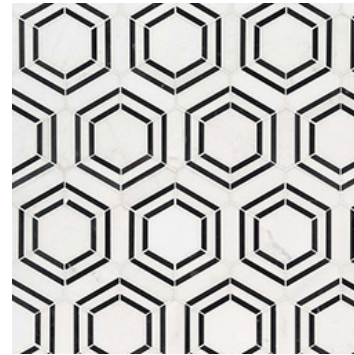

Calacatta Cressa Herringbone Honed

Calypso Picket Pattern 8mm

Carrara White 1x3 Herringbone Polished

Carrara White 2 inch Hexagon Polished

Carrara White 2x4 Polished

Carrara White Basketweave Pattern Polished

Georama Nero Polished

Harbor Gray Subway 2x4x8mm

Harlow Picket 8mm

Henley 2 inch Hexagon Multi Finish

Hexagono Nero Polished

Honeycomb 2 inch Hexagon Multi Finish

Ice Bevel Subway 2x6x8mm

Keystone Blend Interlocking Pattern 8mm

Madison Avenue Interlocking Pattern 8mm

Marbella Lynx Polished

Mix River Pebbles Pattern 10mm

Moderno Blanco Interlocking 12x18 Pattern 8mm

Oyster Gray Subway 2x4x8mm

Penny Round Bianco 6mm Matte

Penny Round Nero 6mm Matte