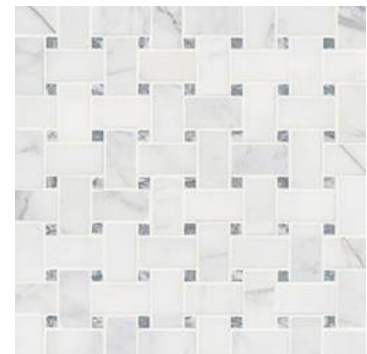

Blocki Blanco Interlocking Pattern 8mm

Blocki Grigio Interlocking Pattern 8mm

Calacatta Blanco Pattern Polished

Calacatta Cressa 2 inch Hexagon Honed

Calacatta Cressa Arabesque Honed

Calacatta Cressa Basketweave Honed

Calacatta Cressa Herringbone Honed

Calypso Picket Pattern 8mm

Carrara White 1x3 Herringbone Polished

Carrara White 2 inch Hexagon Polished

Carrara White 2x4 Polished

Carrara White Basketweave Pattern Polished