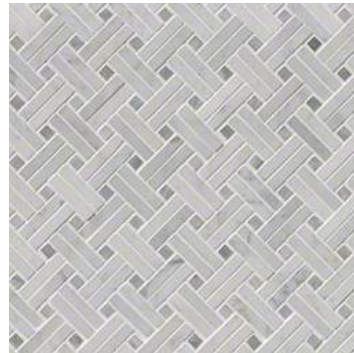

Blocki Blanco Interlocking Pattern 8mm

Blocki Grigio Interlocking Pattern 8mm

Calacatta Blanco Pattern Polished

Calacatta Cressa 2 inch Hexagon Honed

Calacatta Cressa Arabesque Honed

Calacatta Cressa Basketweave Honed

Calacatta Cressa Herringbone Honed

Calypso Picket Pattern 8mm

Carrara White 1x3 Herringbone Polished

Carrara White 2 inch Hexagon Polished

Carrara White 2x4 Polished

Carrara White Basketweave Pattern Polished