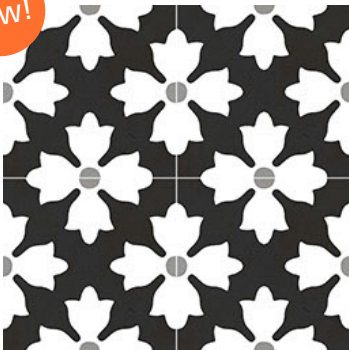

Kasbah Kenzi Porcelain.jpg

new!