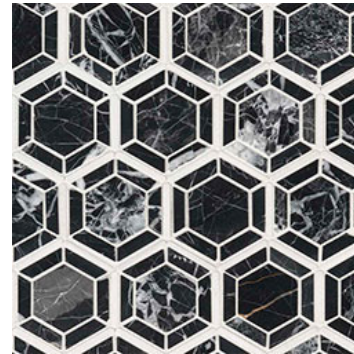

Georama Nero Polished

Harbor Gray Subway 2x4x8mm

Harlow Picket 8mm

Henley 2 inch Hexagon Multi Finish

Hexagono Nero Polished

Honeycomb 2 inch Hexagon Multi Finish

Ice Bevel Subway 2x6x8mm

Keystone Blend Interlocking Pattern 8mm

Madison Avenue Interlocking Pattern 8mm

Marbella Lynx Polished

Mix River Pebbles Pattern 10mm

Moderno Blanco Interlocking 12x18 Pattern 8mm

Oyster Gray Subway 2x4x8mm

Penny Round Bianco 6mm Matte

Penny Round Nero 6mm Matte