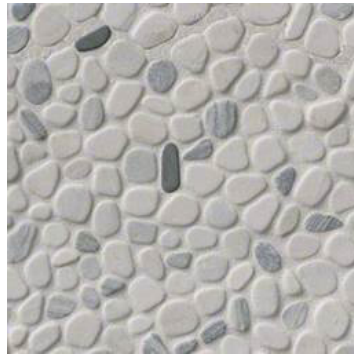

Arabescato Carrara Herringbone Pattern Honed in a ...

Arabescato Carrara Subway Tile 2x4

Arabescato Carrara with Black Marble Basket Weav...

Arctic Storm Interlocking Pattern

Azul Scallop 8mm

Bergamo Herringbone Polished

Bianco Dolomite Chevron Polished

Bianco Dolomite Crema Dotty Polished

Bianco Dolomite Dotty Polished

Bianco Dolomite Geometrica Polished

Bianco Dolomite Lynx Polished

Bianco Dolomite Pinwheel Polished

Black And White Pebbled Tumbled Pattern

Blocki Blanco Interlocking Pattern 8mm

Blocki Grigio Interlocking Pattern 8mm

Calacatta Blanco Pattern Polished

Calacatta Cressa 2 inch Hexagon Honed

Calacatta Cressa Arabesque Honed

Calacatta Cressa Basketweave Honed

Valencia Blend Elongated Octagon Polished

White Oak Pebbles Tumbled Pattern 10mm

White Quarry Chevron Pattern

White Quarry Savona Honed

Please note: please check product specifications or talk to us about appropriate applications for each style. All styles can be used for backsplashes, but not all styles are appropriate for flooring.