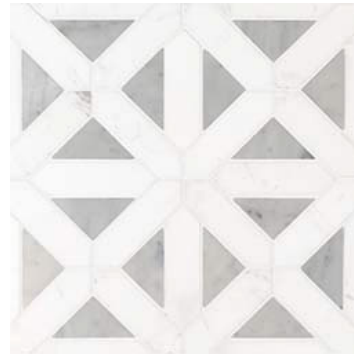

Arabescato Carrara Herringbone Pattern Honed in a ...

Arabescato Carrara Subway Tile 2x4

Arabescato Carrara with Black Marble Basket Weav...

Arctic Storm Interlocking Pattern

Azul Scallop 8mm

Bergamo Herringbone Polished

Bianco Dolomite Chevron Polished

Bianco Dolomite Crema Dotty Polished

Bianco Dolomite Dotty Polished

Bianco Dolomite Geometrica Polished

Bianco Dolomite Lynx Polished

Bianco Dolomite Pinwheel Polished

Black And White Pebbled Tumbled Pattern