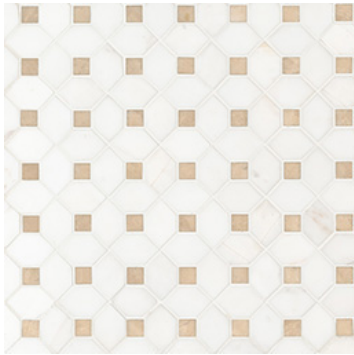

Tamensa Kenzi Porcelain.jpg

new!

Zoudia Kenzi Porcelain.jpg

Alaska Gray Pebble Polished 10mm

Alaskan Gray Splitface Interlocking Pattern

Angora Basketweave Polished

Angora Framework Subway Polished

Arabescato Carrara 1 inch Hexagon Honed In 12x12 ...

Arabescato Carrara Herringbone Pattern Honed in a ...

Arabescato Carrara Subway Tile 2x4

Arabescato Carrara with Black Marble Basket Weav...

Arctic Storm Interlocking Pattern

Azul Scallop 8mm

Bergamo Herringbone Polished

Bianco Dolomite Chevron Polished

Bianco Dolomite Crema Dotty Polished

Bianco Dolomite Dotty Polished

Bianco Dolomite Geometrica Polished

Bianco Dolomite Lynx Polished

Bianco Dolomite Pinwheel Polished

Black And White Pebbled Tumbled Pattern

Valencia Blend Elongated Octagon Polished

White Oak Pebbles Tumbled Pattern 10mm

White Quarry Chevron Pattern

White Quarry Savona Honed

Please note: please check product specifications or talk to us about appropriate applications for each style. All styles can be used for backsplashes, but not all styles are appropriate for flooring.