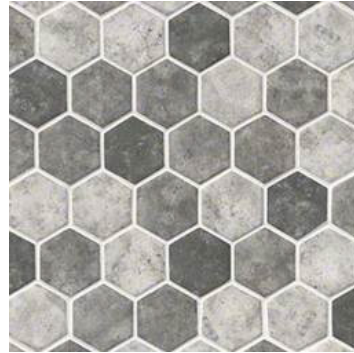

Teardrop Tuxe 6mm

Tetris Blanco 10mm

Tetris Nero 10mm

Tuscany Ivory Subway Tile 2x4

Urban Loft Interlocking Pattern 4mm

Urban Tapestry Hexagon 6mm

Urban Tapestry Interlocking 6mm

Urbano Blend Interlocking Pattern 8mm

Valencia Blend Elongated Octagon Polished

White Oak Pebbles Tumbled Pattern 10mm

White Quarry Chevron Pattern

White Quarry Savona Honed

Please note: please check product specifications or talk to us about appropriate applications for each style. All styles can be used for backsplashes, but not all styles are appropriate for flooring.