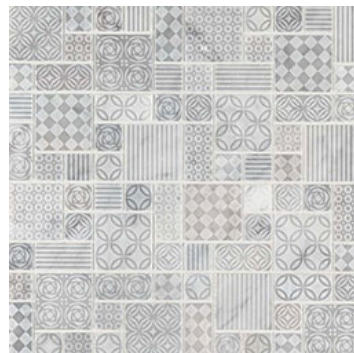

Madison Avenue Interlocking Pattern 8mm

Marbella Lynx Polished

Mix River Pebbles Pattern 10mm

Moderno Blanco Interlocking 12x18 Pattern 8mm

Oyster Gray Subway 2x4x8mm

Penny Round Bianco 6mm Matte

Penny Round Nero 6mm Matte

Sandhills Hexagon 6mm

Savoy Interlocking Pattern 8mm

Savoy Picket Pattern 8mm

Silver Tip 0

Soho Stax 8mm

Starlight Subway 2x4x8mm

Statuario Celano Hexagon 6mm

Tavros Interlocking 6mm

Teardrop Tuxe 6mm

Tetris Blanco 10mm

Tetris Nero 10mm

Tuscany Ivory Subway Tile 2x4

Urban Loft Interlocking Pattern 4mm

Urban Tapestry Hexagon 6mm

Urban Tapestry Interlocking 6mm

Urbano Blend Interlocking Pattern 8mm

Valencia Blend Elongated Octagon Polished

White Oak Pebbles Tumbled Pattern 10mm

White Quarry Chevron Pattern

White Quarry Savona Honed

Please note: please check product specifications or talk to us about appropriate applications for each style. All styles can be used for backsplashes, but not all styles are appropriate for flooring.