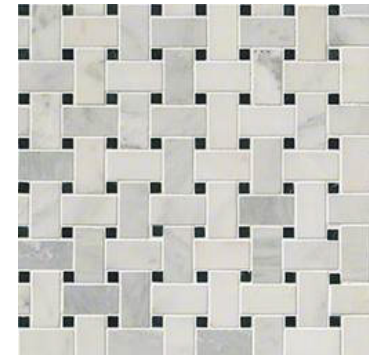

Tamensa Kenzi Porcelain.jpg

new!

Zoudia Kenzi Porcelain.jpg

Alaska Gray Pebble Polished 10mm

Alaskan Gray Splitface Interlocking Pattern

Angora Basketweave Polished

Angora Framework Subway Polished

Arabescato Carrara 1 inch Hexagon Honed In 12x12 ...

Arabescato Carrara Herringbone Pattern Honed in a ...

Arabescato Carrara Subway Tile 2x4

Arabescato Carrara with Black Marble Basket Weav...

Arctic Storm Interlocking Pattern

Azul Scallop 8mm

Bergamo Herringbone Polished

Valencia Blend Elongated Octagon Polished

White Oak Pebbles Tumbled Pattern 10mm

White Quarry Chevron Pattern

White Quarry Savona Honed

Please note: please check product specifications or talk to us about appropriate applications for each style. All styles can be used for backsplashes, but not all styles are appropriate for flooring.