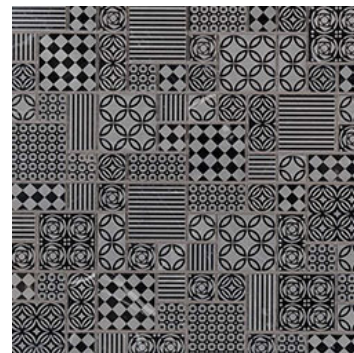

Madison Avenue Interlocking Pattern 8mm

Marbella Lynx Polished

Mix River Pebbles Pattern 10mm

Moderno Blanco Interlocking 12x18 Pattern 8mm

Oyster Gray Subway 2x4x8mm

Penny Round Bianco 6mm Matte

Penny Round Nero 6mm Matte

Sandhills Hexagon 6mm

Savoy Interlocking Pattern 8mm

Savoy Picket Pattern 8mm

Silver Tip 0

Soho Stax 8mm

Starlight Subway 2x4x8mm

Statuario Celano Hexagon 6mm

Tavros Interlocking 6mm

Teardrop Tuxe 6mm

Tetris Blanco 10mm

Tetris Nero 10mm

Tuscany Ivory Subway Tile 2x4

Urban Loft Interlocking Pattern 4mm

Urban Tapestry Hexagon 6mm

Urban Tapestry Interlocking 6mm

Urbano Blend Interlocking Pattern 8mm

Valencia Blend Elongated Octagon Polished

White Oak Pebbles Tumbled Pattern 10mm

White Quarry Chevron Pattern

White Quarry Savona Honed

Please note: please check product specifications or talk to us about appropriate applications for each style. All styles can be used for backsplashes, but not all styles are appropriate for flooring.